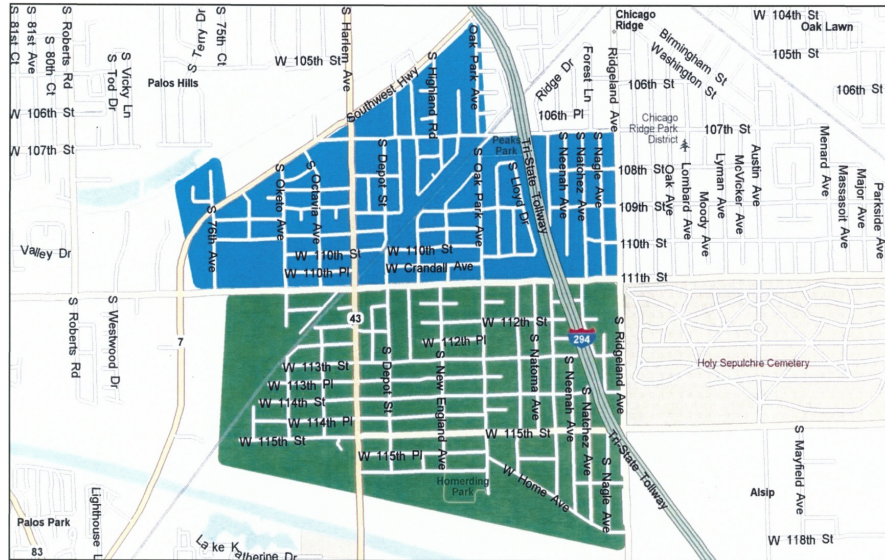

Recycle, Chipper and Yard Waste Collection Days

Trash Holidays

- New Year's Day**
- Memorial Day**
- Independence Day**
- Labor Day**
- Thanksgiving Day**
- Christmas Day**

Collection made on day following holiday.

MARCH						
S	M	T	W	T	F	S
	1	2	3	4	5	6
7	8	9	10	11	12	13
14	15	16	17	18	19	20
21	22	23	24	25	26	27
28	29	30	31			

North Side of 111th Street Recycle Pick-Up

South Side of 111th Street Recycle Pick-Up

APRIL						
S	M	T	W	T	F	S
				1	2	3
4	5	6	7	8	9	10
11	12	13	14	15	16	17
18	19	20	21	22	23	24
25	26	27	28	29	30	