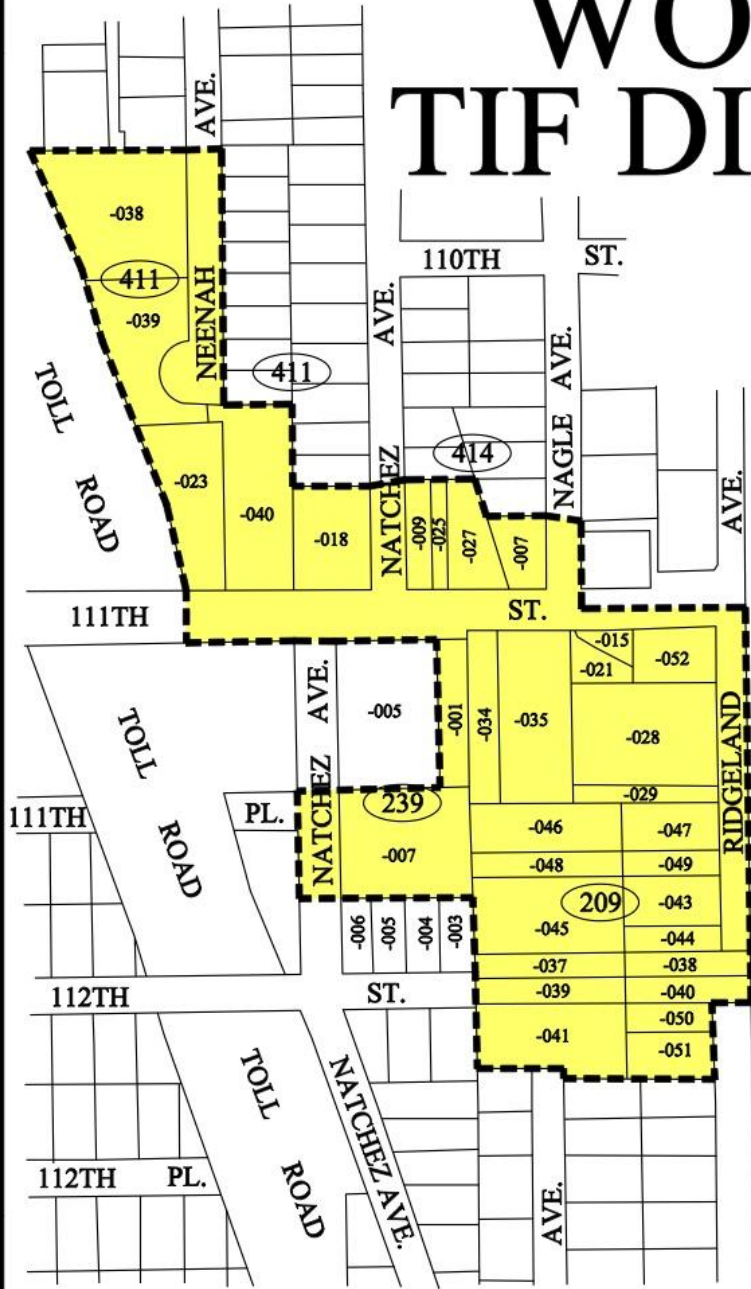

WORTH TIF DISTRICT

1001 East Chicago Avenue, Suite 135, Naperville, IL 60560 630.365.0120 fax 630.365.0177 www.ehlers-inc.com